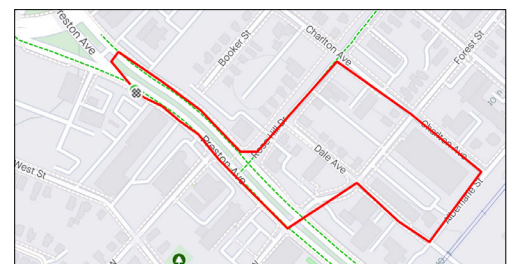

THE CHARLOTTESVILLE CRITERIUM AND BIKE FEST

APRIL 16 10AM-4PM

PRESENTED BY THE DAIRY MARKET

REGISTER

www.bikereg.com/54485

ADDRESS

946 Grady Ave
Charlottesville, VA 22903

PARKING

Free parking is available at:

Albemarle County office building

401 McIntire Rd
Charlottesville, VA 22902

Jackson P. Burley Middle School

901 Rose Hill Dr
Charlottesville, VA 22903

SPONSORS

Reynolds GM-Subaru
Sentara Healthcare
Hyphen
Skyline Tents
Gropen
Worth Higgins
Rockfish Brewing Co.
Starr Hill Brewery
Blue Ridge Cyclery
Ragged Mountain Running Shop
Spectrum Integrators
Cutaway USA
Blue Ride Bicycle Tours

The Charlottesville Racing Club and UVA Club Cycling

are proud to announce the Charlottesville Criterium and Bike Fest which will take place on Saturday, April 16 from 10 AM to 4 PM near downtown Charlottesville. This race will benefit Charlottesville Community Bikes, please donate here: <https://www.gofundme.com/f/charlottesville-criterium>.

RACE SCHEDULE

RACE	START	END	PRIZES
Junior	10:00AM	10:20AM	Swag
M 4/Novice M Collegiate D	10:30AM	11:00AM	Swag Points
W 3/4/Novice W Collegiate B/C	11:10AM	11:45AM	$500/3 Points
Bike Parade Kids Race	11:55AM	12:15PM	Fun! Fun!
M Masters 45+ M Masters 35+	12:25PM	1:05PM	$250/3 $250/3
M 3/4 M Collegiate B/C	1:15PM	1:55PM	$500/3 Points
W 1/2/3 W Collegiate A	2:05PM	3:00PM	$1,000/5 Points
M 1/2/3 M Collegiate A	3:10PM	4:05PM	$1,000/5 Points

COURSE MAP

USAC
PERMIT:
#5329

@cvlebikefest

@cvlebikefest

@cvlebikefest